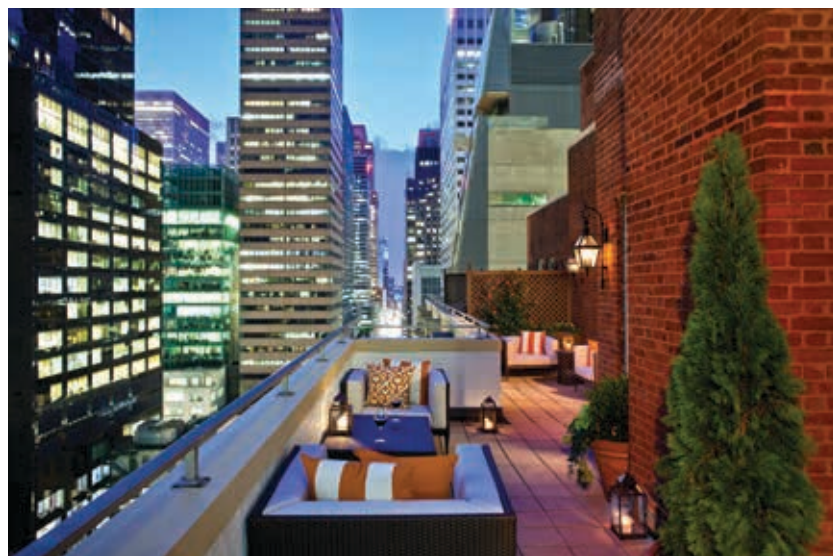

World's Best Suites

Omni Berkshire Place New York

Omni Berkshire Place (omnihotels.com/new-york-berkshire) is elegantly positioned near Central Park, Times Square, Rockefeller Center and Radio City Music Hall. Guest rooms and suites were designed with the feel of an Upper East Side residential townhome, while keeping them spacious and larger than most Manhattan accommodations.

The property boasts 399 luxury guest rooms including 45 suites, a 17th-floor sundeck overlooking Midtown Manhattan, 24-hour in-room dining, a state-of-the-art fitness center, 7,000 square feet of function space and a 24-hour business center.

Guests will embrace the experience of staying in one of Omni Berkshire Place's incredible suites. The ultimate New York townhome suite was named in honor of Rodgers and Hammerstein who first met at Omni Berkshire Place to collaborate on the 1942 musical *Oklahoma!*. The suite features a 500-square-foot wraparound terrace with skyline views and elegant furniture, a dining room, a living room, one and a half baths and a spacious master bedroom. Located on the penthouse floor with sweeping views of Manhattan, the space is 1,000 square feet and sleeps up to four adults. It is also great for private events.

The Madison Suites, of which there are 17 one-bedroom corner units, offer 781 square feet of comfortable space and are great for meetings. Separate living areas overlook 52nd Street and Madison Avenue with fantastic views of bustling Madison Avenue.