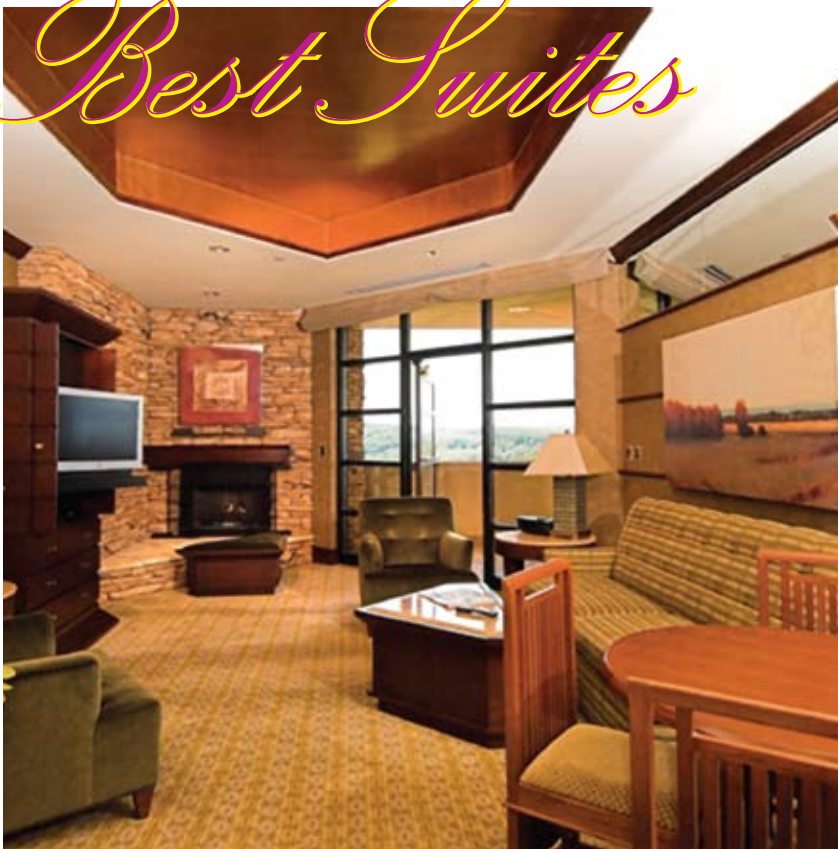

# Best Suites

## Nemaquin Woodlands Resort

OPENED IN AUGUST 2004, THE 42-ROOM Falling Rock sits atop the 18th hole of Mystic Rock golf course on the 3,000 expansive acres of Nemaquin Woodlands Resort. Set in the picturesque Laurel Highlands of southwestern Pennsylvania, it is a full-service, luxury boutique hotel, clubhouse, and pro shop, incorporating Frank Lloyd Wright's legendary style of organic architecture through design, structural elements, and furnishings.

For guests looking to take that luxury to the next level, this AAA Five-Diamond award-winning property offers a top-of-the-line King or Queen suite, one of only four available, each with a balcony overlooking the pool and the