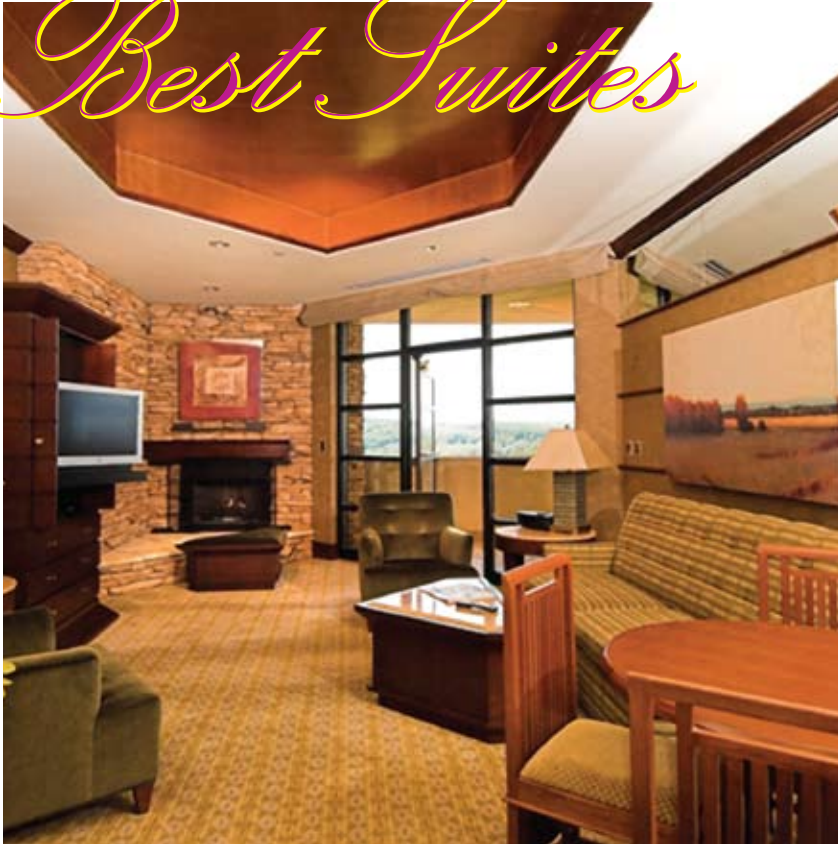

# Best Suites

## Nemaquin Woodlands Resort

OPENED IN AUGUST 2004, THE 42-ROOM Falling Rock sits atop the 18th hole of Mystic Rock golf course on the 3,000 expansive acres of Nemaquin Woodlands Resort. Set in the picturesque Laurel Highlands of southwestern Pennsylvania, it is a full-service, luxury boutique hotel, clubhouse, and pro shop, incorporating Frank Lloyd Wright's legendary style of organic architecture through design, structural elements, and furnishings.

For guests looking to take that luxury to the next level, this AAA Five-Diamond award-winning property offers a top-of-the-line King or Queen suite, one of only four available, each with a balcony overlooking the pool and the